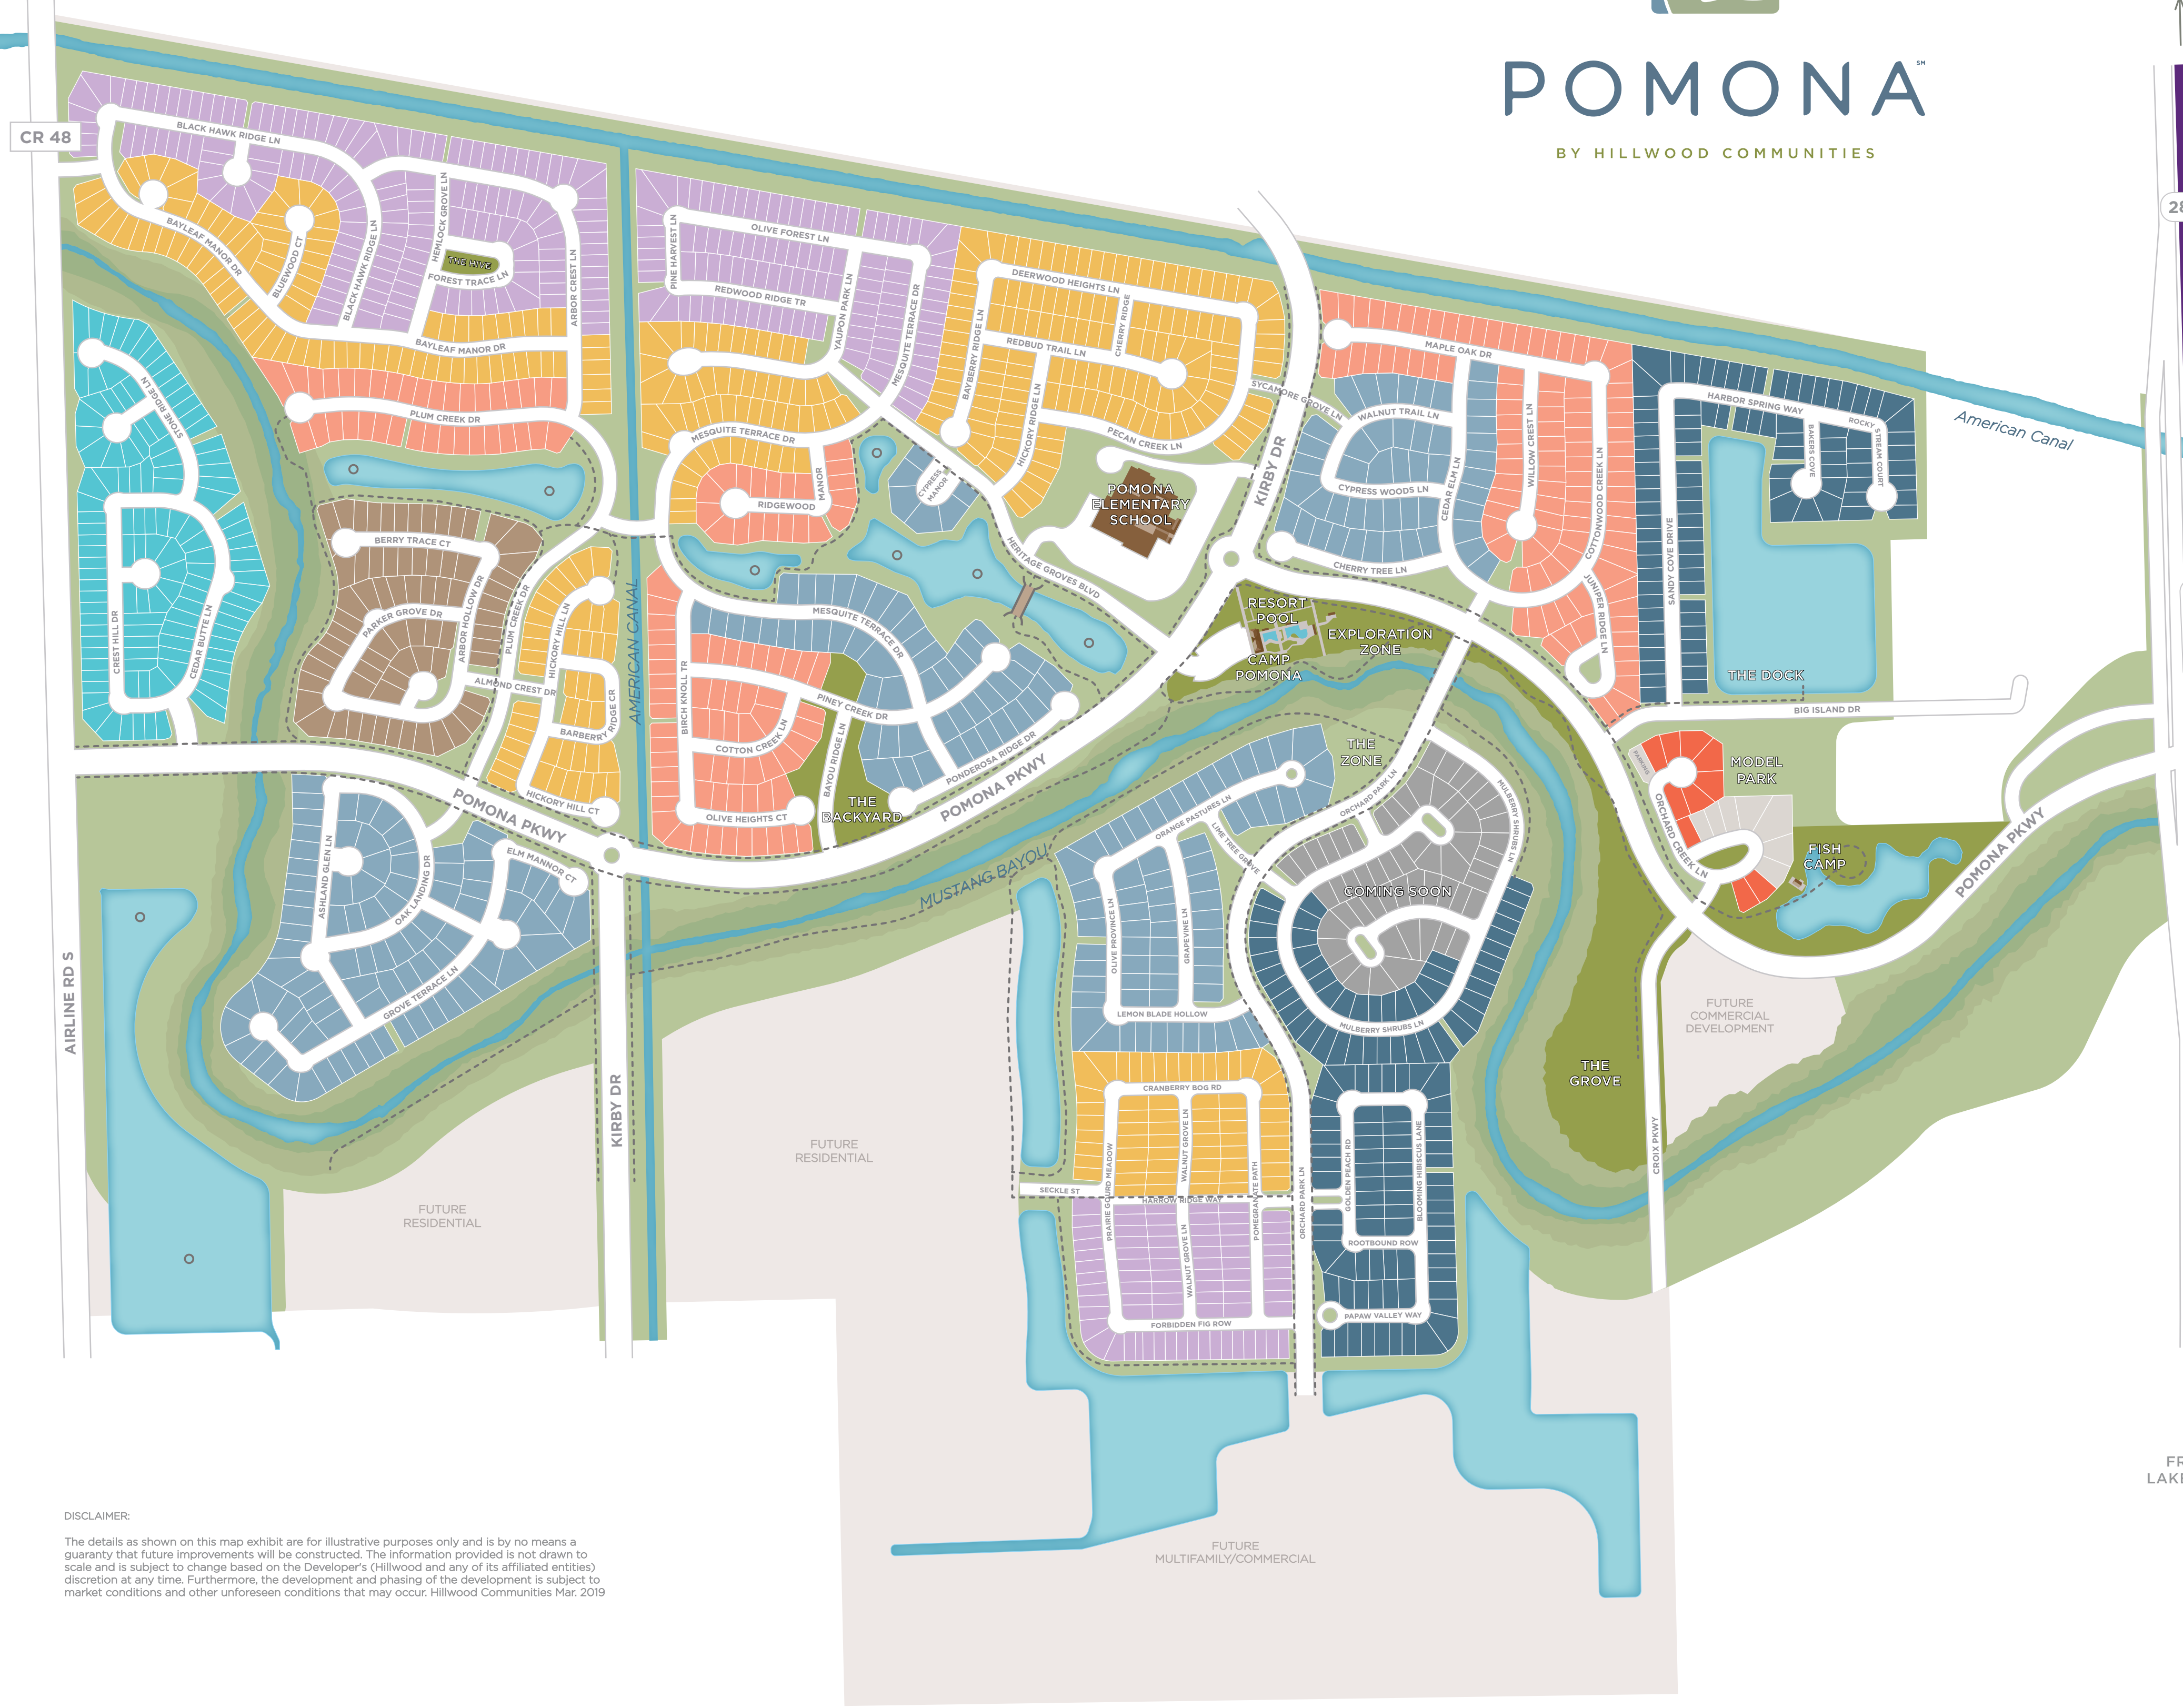

POMONA™

BY HILLWOOD COMMUNITIES

TO
DOWNTOWN HOUSTON
PEARLAND TOWN CENTER
AND TEXAS MEDICAL CENTER

CR 48

288

CR 101

288

TO
FREEPORT
LAKE JACKSON

- 50s COVENTRY HOMES
  HIGHLAND HOMES
- 50s HIGHLAND HOMES
  PERRY HOMES
- 55s COVENTRY HOMES
  PERRY HOMES
- 60s COVENTRY HOMES
  HIGHLAND HOMES
  PERRY HOMES
- 60s GATED TOLL BROTHERS
- 65s COVENTRY HOMES
  HIGHLAND HOMES
- 70s
   80s COVENTRY HOMES
  TOLL BROTHERS

- MODELS
- SCHOOL
- FUTURE DEVELOPMENT
- OPEN SPACE
- PARKS
- FOUNTAIN
- GATE
- TRAILS/WALKING PATHS